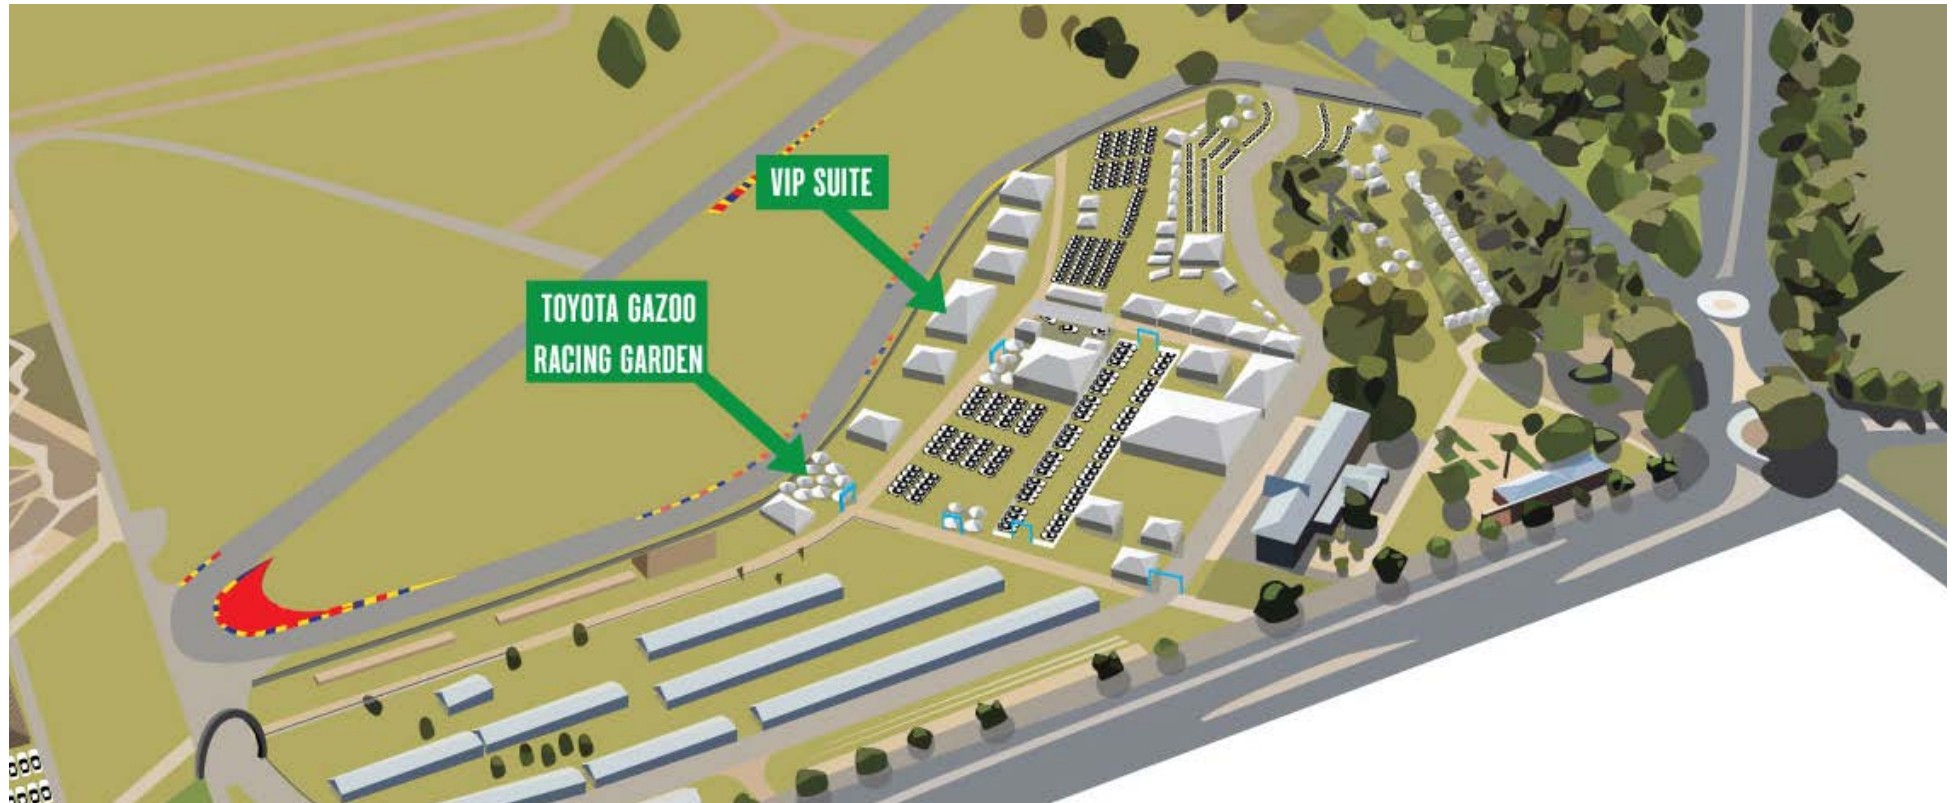

# TOYOTA GAZOO RACING GARDEN

---

THE TOYOTA GAZOO RACING GARDEN IS A TRACKSIDE MARQUEE FEATURING A BEER GARDEN AND INCLUDING A FOOD AND DRINK PACKAGE, ARCADE GAMES, CAR DISPLAYS AND MORE FOR ADULTS (18 YEARS OR OVER) AT THE ADELAIDE MOTORSPORT FESTIVAL.

# SITE MAP - VICTORIA PARK, ADELAIDE

---